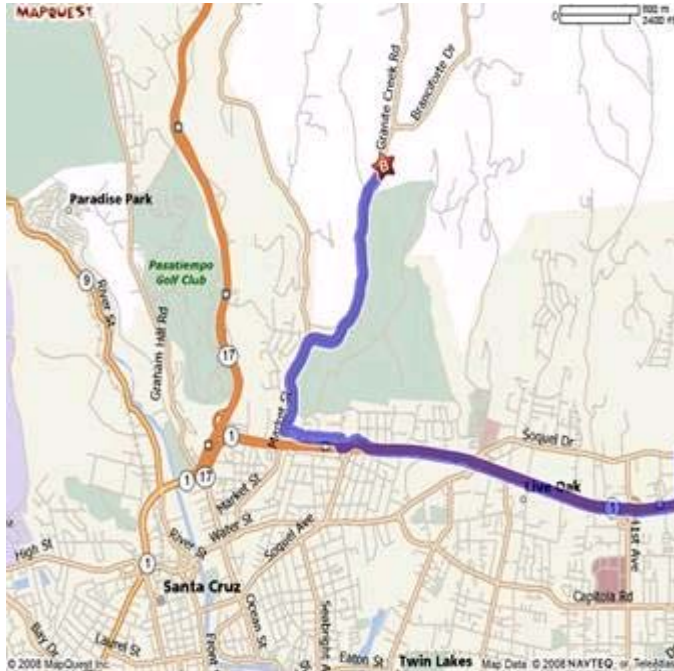

## DIRECTIONS TO HAPPY VALLEY CONFERENCE CENTER

### From South:

Hwy 1 (N)  
Take MORRISSEY Blvd exit. 0.2 mi  
Keep (R) at fork  
Turn (L) ROONEY ST.  
Turn (R) onto ELK ST.  
Turn (L) onto GOSS AVE.  
Turn (R) onto Market. Market dead  
ends into Branciforte Ave. Pass the  
Mystery Spot.  
Pass Happy Valley Sign & turn (R)  
into 2nd driveway.

### From North:

HWY 880/ 17 south  
1st Scotts Valley exit (Granite Creek).  
Turn (L) @ stop light.  
Turn (L) @ nxt splght (takes you over  
freeway)  
Turn (R) @ nxt light - Granite Crk  
Go up hill; Granite Creek  
goes to (R) at top, then to (L) thru redwoods  
until it ends at Branciforte Drive.  
Turn (R) Branciforte Drive; Happy Valley is  
1.4 mile up the road on the left