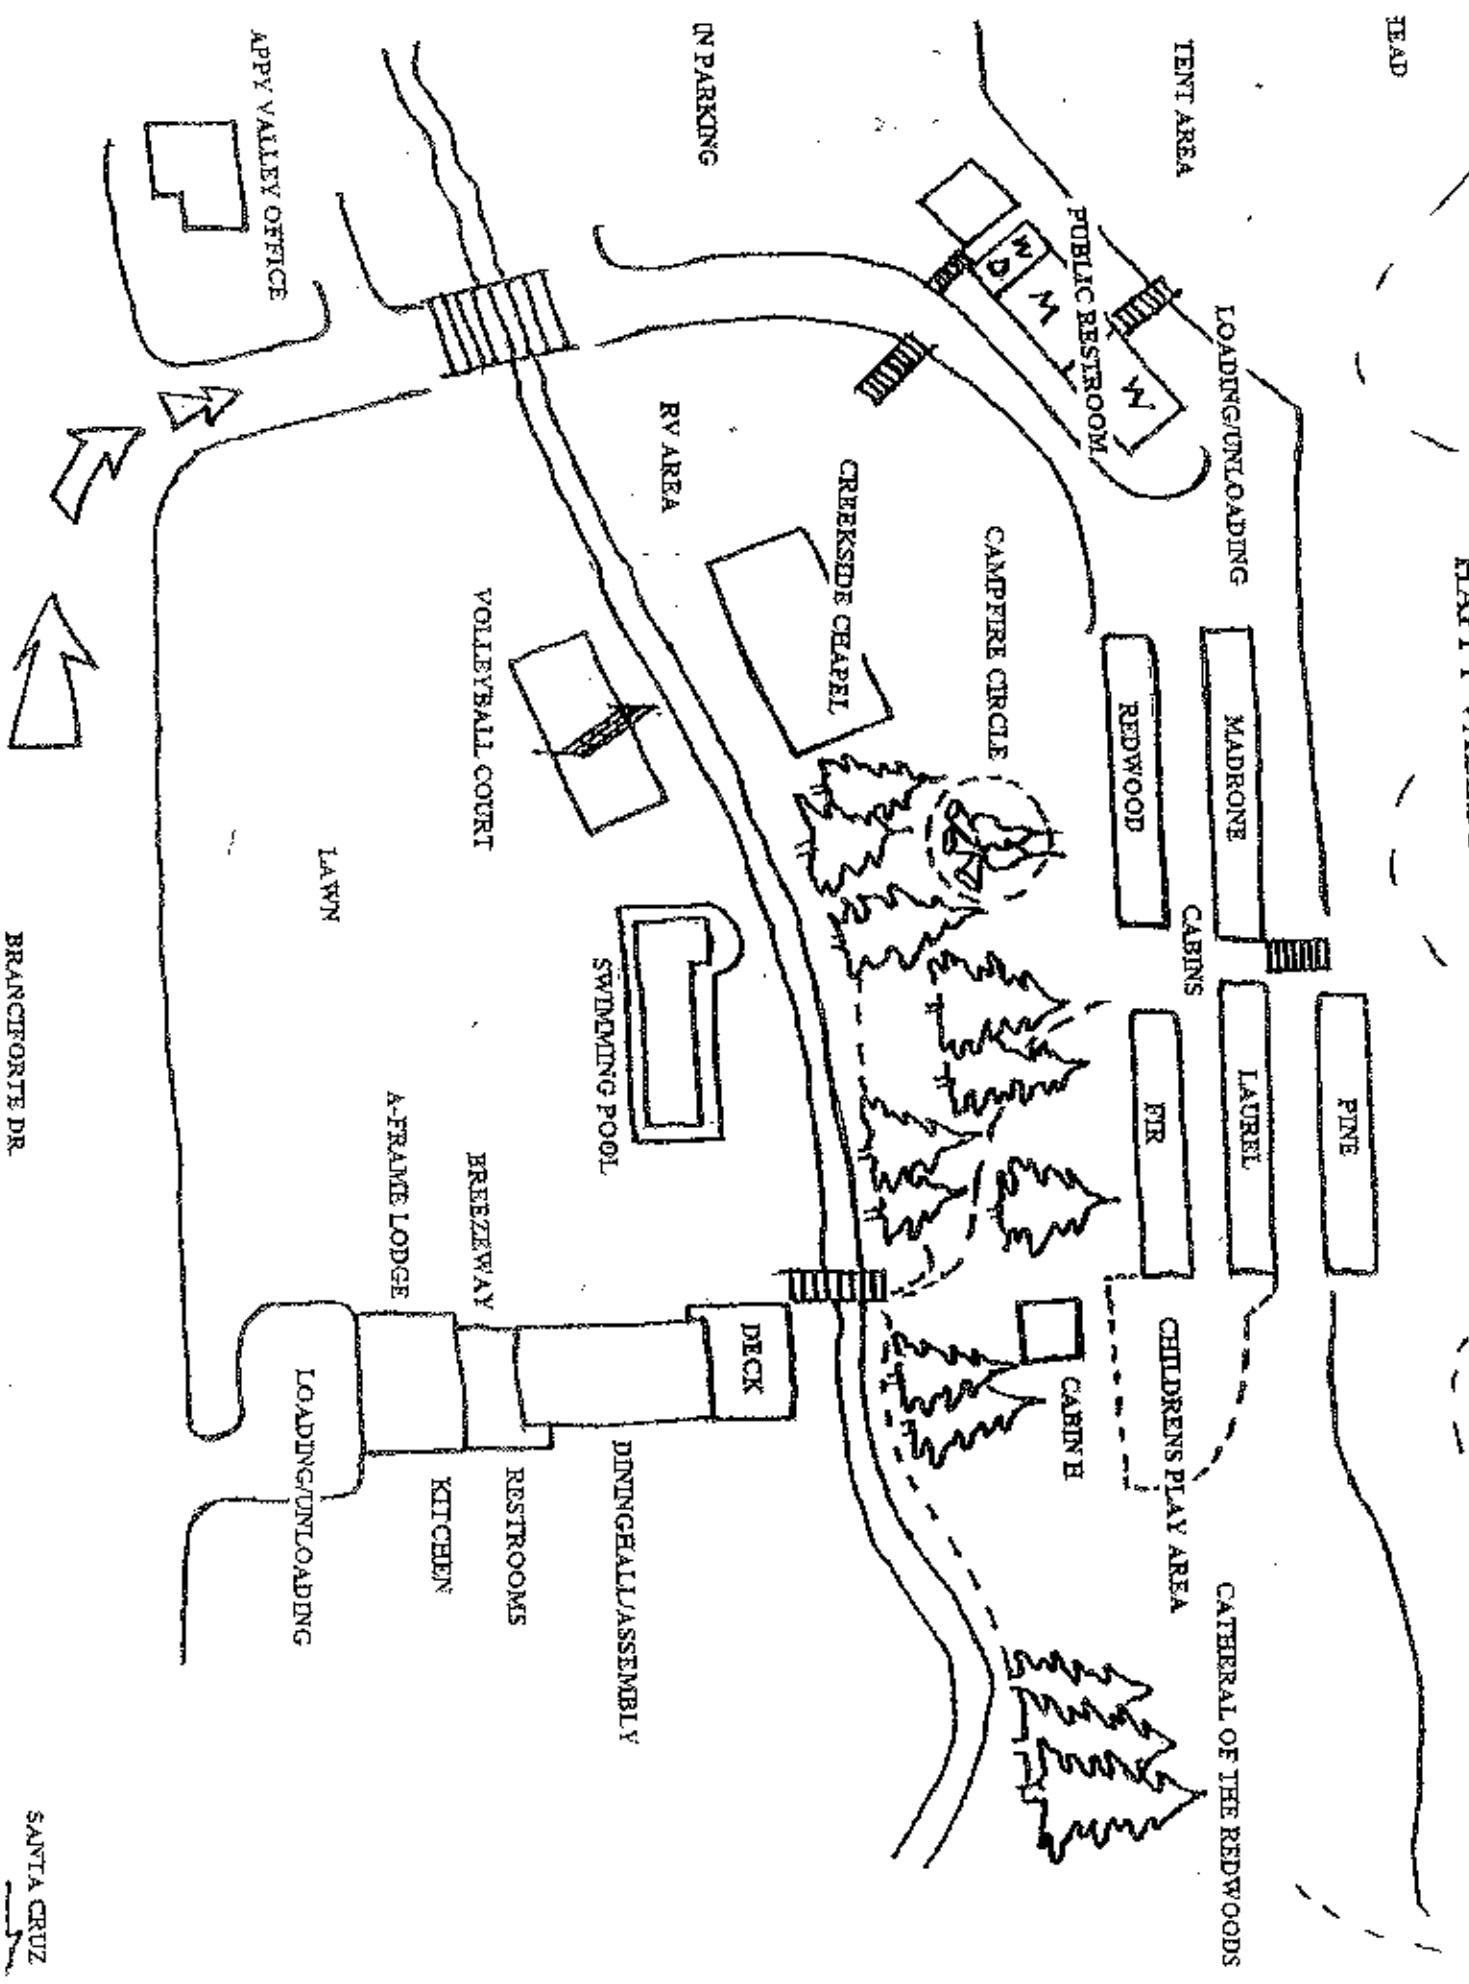

HAPPY VALLEY CONFERENCE CENTER MAP

HEAD

TENT AREA

LOADING/UNLOADING

PUBLIC RESTROOM

REDWOOD

CABINS

LAUREL

PINE

FIR

CHILDRENS PLAY AREA

CATHEDRAL OF THE REDWOODS

CABIN E

CAMPFIRE CIRCLE

CREEKSIDE CHAPEL

RV AREA

VOLLEYBALL COURT

SWIMMING POOL

LAWN

A-FRAME LODGE

BREEZEWAY

DECK

DINING HALL/ASSEMBLY

RESTROOMS

KITCHEN

LOADING/UNLOADING

APPY VALLEY OFFICE

IN PARKING

BRANCFORTE DR.

SANTA CRUZ